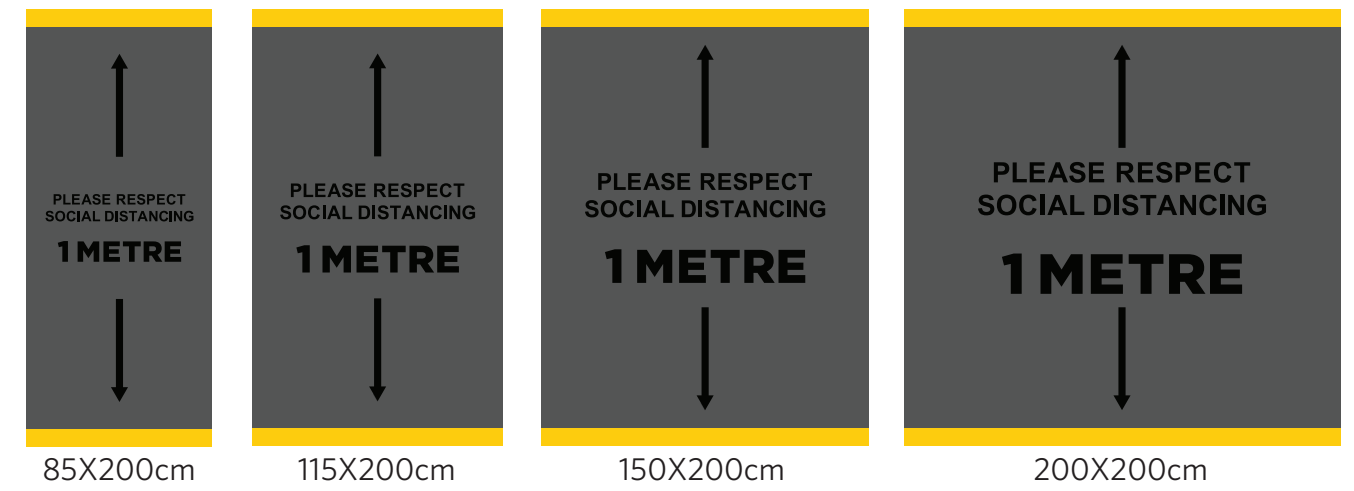

SOCIAL DISTANCING

AVAILABLE MESSAGE

PROPORTIONAL LAYOUT

MAT LAYOUT

CUSTOMISED

We can customise the message and create bespoke designs. If you would like this please contact our Customer Service Team.