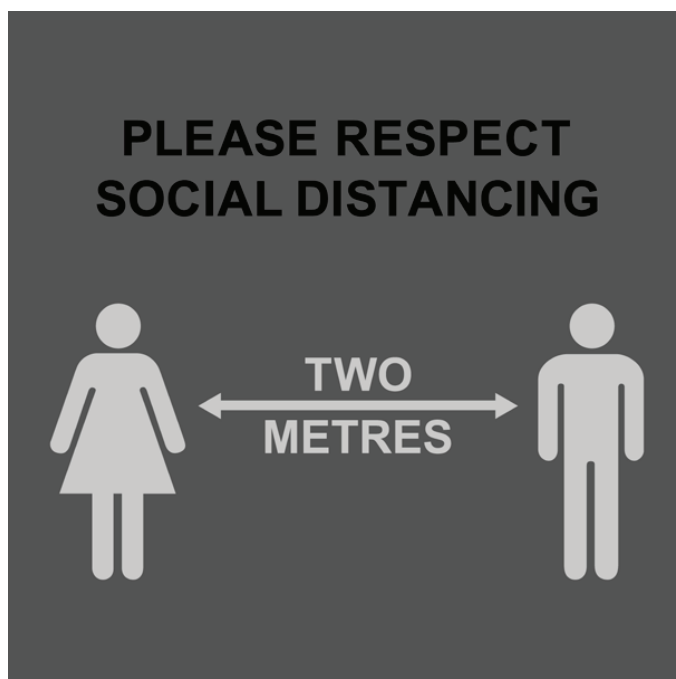

Mat - 1123337 - 200x200cm