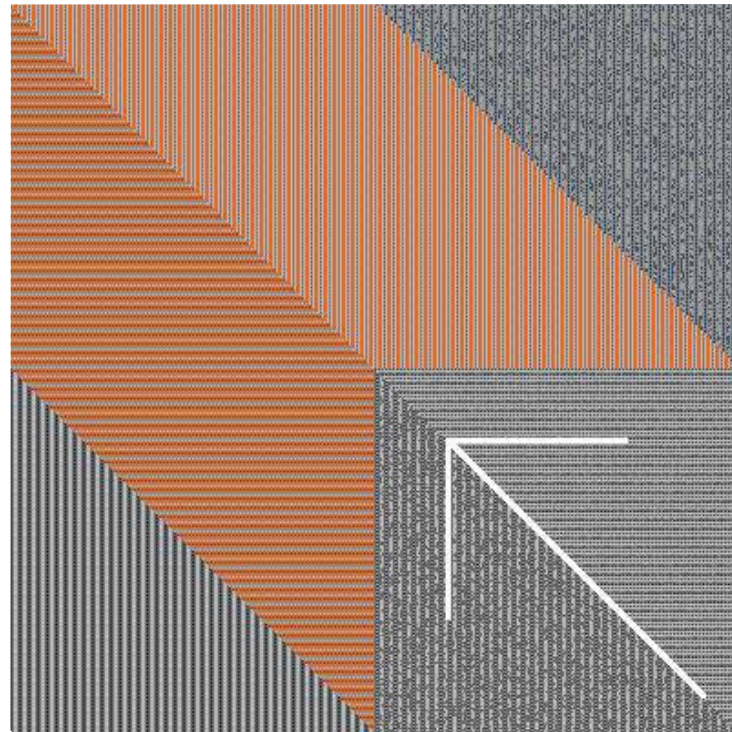

SOCIAL FACTOR / PlayAngle

Non / Amber - Diagonal