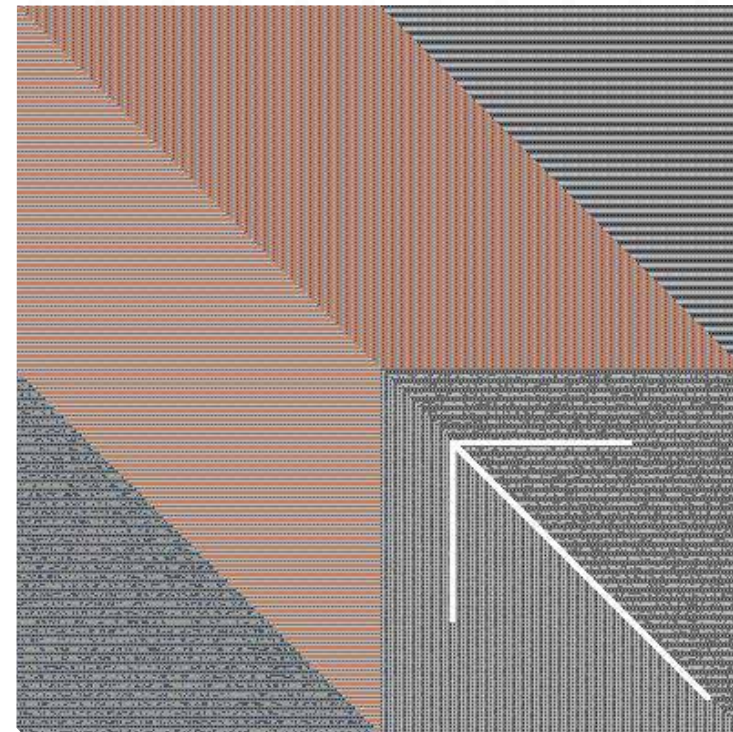

Non / Mulberry - Diagonal