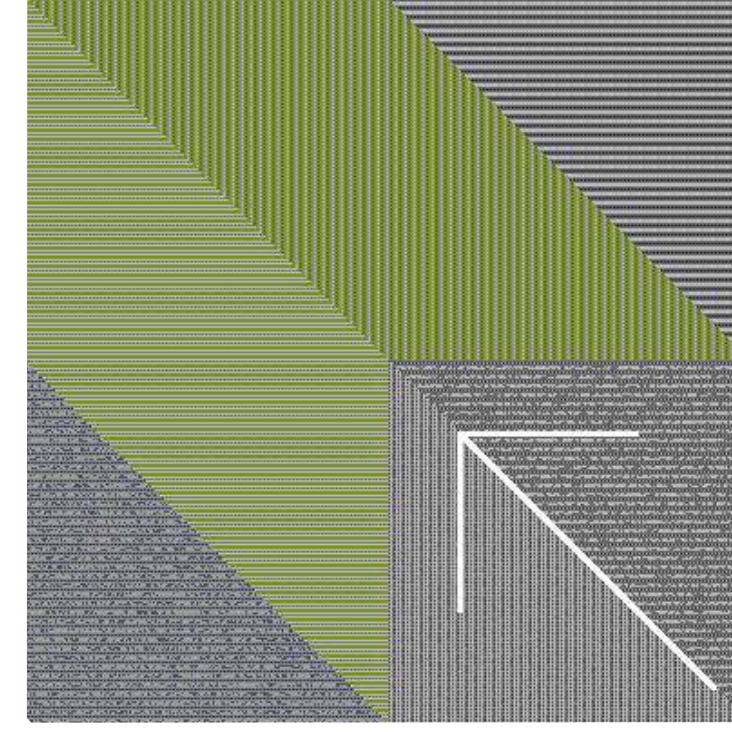

Milliken

SOCIAL FACTOR / PlayAngle

Non / Amber - Diagonal

Non / Mulberry - Diagonal

Non / Light Ray - Diagonal

Non / Parrot - Diagonal

Non / Arctic - Diagonal

Non / Dusty Rose - Diagonal