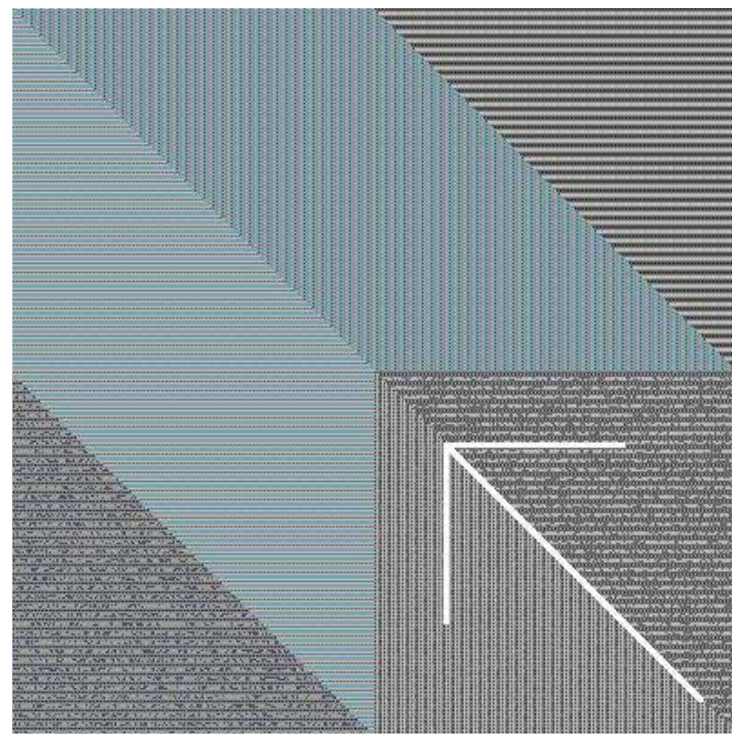

Milliken

SOCIAL FACTOR / PlayAngle

Non / Amber - Diagonal

Non / Mulberry - Diagonal

Non / Light Ray - Diagonal

Non / Parrot - Diagonal

Non / Arctic - Diagonal

Non / Dusty Rose - Diagonal