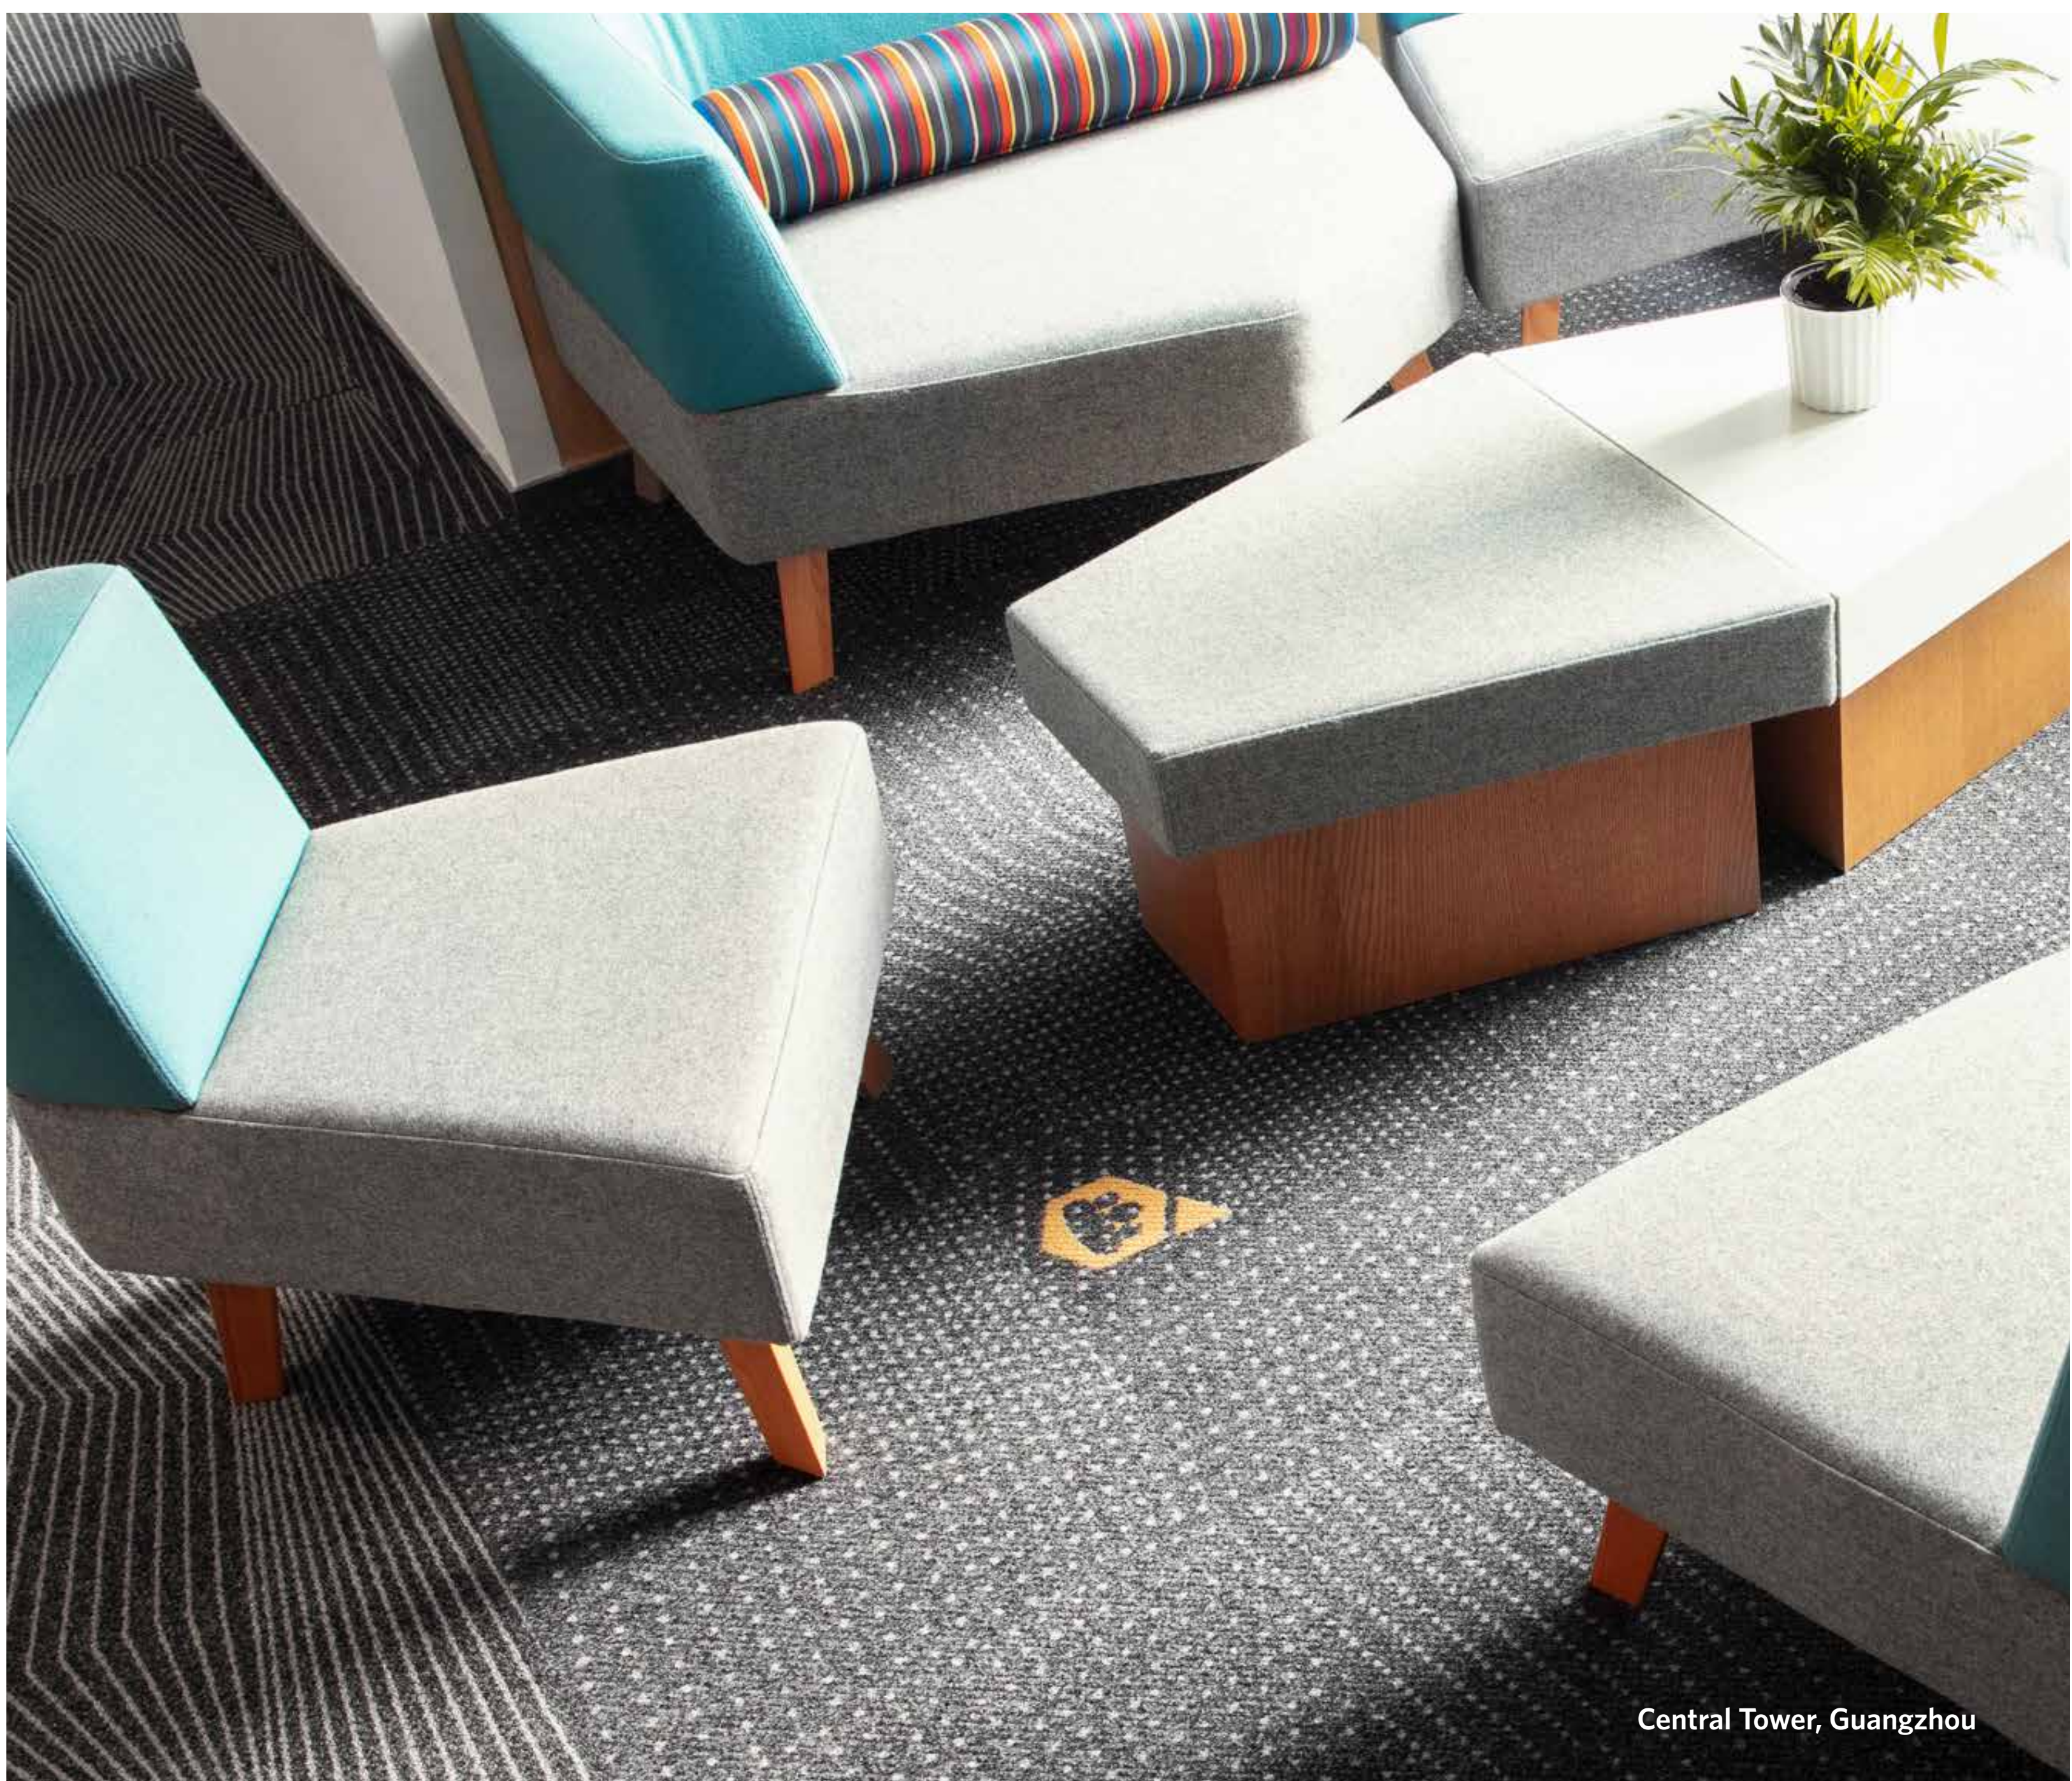

Central Tower, Guangzhou