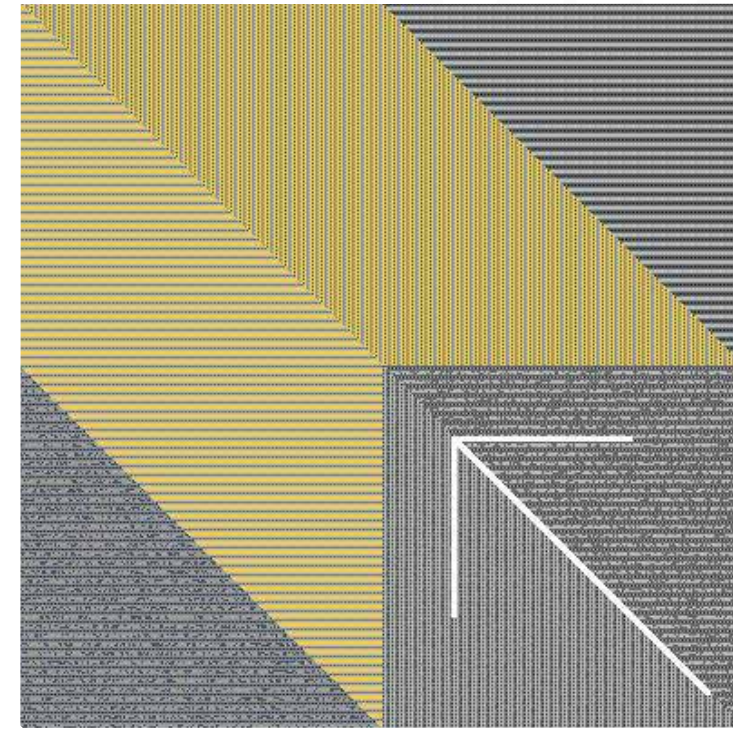

Milliken

SOCIAL FACTOR / PlayAngle

Non / Amber - Diagonal

Non / Mulberry - Diagonal

Non / Light Ray - Diagonal

Non / Parrot - Diagonal

Non / Arctic - Diagonal

Non / Dusty Rose - Diagonal