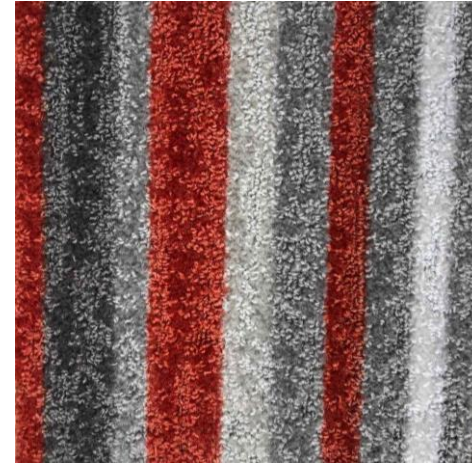

# HOSPITALITY CARPET:

TETRA  
Low Face Weight

GRAND PLAZA  
Weight: 36oz and 40oz  
options

STRATO SHEER MODULAR  
Weight: 32oz

TETRA POINTE  
Weight: 18oz

STRATO ALTO MODULAR  
Weight: 32oz

SKINNY STRIPE  
Weight: 15oz